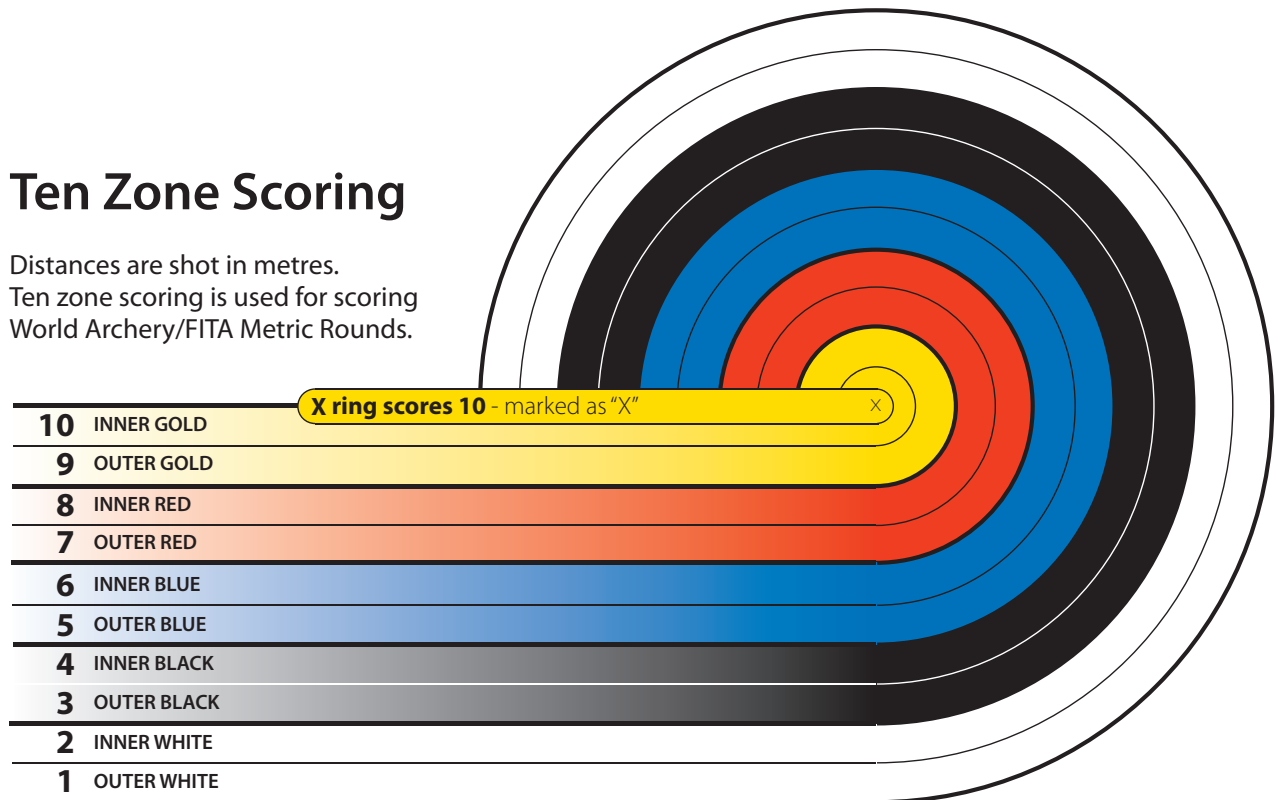

TALISMAN BOWMEN Five & Ten Zone Scoring

Five Zone Scoring

Distances are shot in yards.
Five zone scoring is used for scoring Archery GB/GNAS Imperial Rounds.

Ten Zone Scoring

Distances are shot in metres.
Ten zone scoring is used for scoring World Archery/FITA Metric Rounds.

Compound

Compound Archers score golds like this, only scoring ten for the inner gold or "X".

	Recurve	Compound
X RING	10	10
INNER GOLD	10	9
OUTER GOLD	9	9